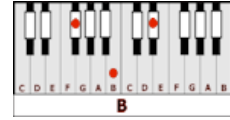

## GUITAR / KEYBOARD CHORDS:

E=o221oo

A=xo222o

B=xx4442

INTRO: Keyboard only guitar then bass then all then woo-woos  
E-A-B-A-B E-A-B-A-B, E-A-B-A-B, E-A-B-A-B, E-A-B-A-B

E  
Here comes Johnny singing oldies, goldies, ...Be-Bop-A-Lula, Baby What I Say  
E  
Here comes Johnny singing I Gotta Woman Down in the tunnels, trying to make it pay  
A E  
He got the action, he got the motion, ...oh yeah the boy can play  
A E  
Dedication, ...devotion, turning all the night time into the day

E B  
CHORUS: He do the song about the sweet lovin' woman  
E A  
He do the song about the night...  
E-B A-B E  
He do the walk, ...he do the walk of life ... Yeh, he do the walk of life

BRIDGE: E-A-B-A-B