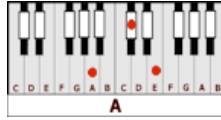

## GUITAR / KEYBOARD CHORDS:

E=o221oo

A=xo222o

B=xx4442

INTRO: Keyboard only guitar then bass then all then woo-woos  
E-A-B-A-B E-A-B-A-B, E-A-B-A-B, E-A-B-A-B, E-A-B-A-B

E  
Here comes Johnny singing oldies, goldies, ...Be-Bop-A-Lula, Baby What I Say  
E  
Here comes Johnny singing I Gotta Woman Down in the tunnels, trying to make it pay  
A E  
He got the action, he got the motion, ...oh yeah the boy can play  
A E  
Dedication, ...devotion, turning all the night time into the day