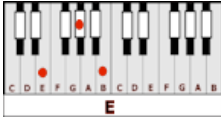

## GUITAR / KEYBOARD CHORDS:

E=o221oo

A=xo222o

B=xx4442

INTRO: Keyboard only guitar then bass then all then woo-woos  
E-A-B-A-B E-A-B-A-B, E-A-B-A-B, E-A-B-A-B, E-A-B-A-B

E  
Here comes Johnny singing oldies, goldies, ...Be-Bop-A-Lula, Baby What I Say  
E  
Here comes Johnny singing I Gotta Woman Down in the tunnels, trying to make it pay  
A E  
He got the action, he got the motion, ...oh yeah the boy can play  
A E  
Dedication, ...devotion, turning all the night time into the day